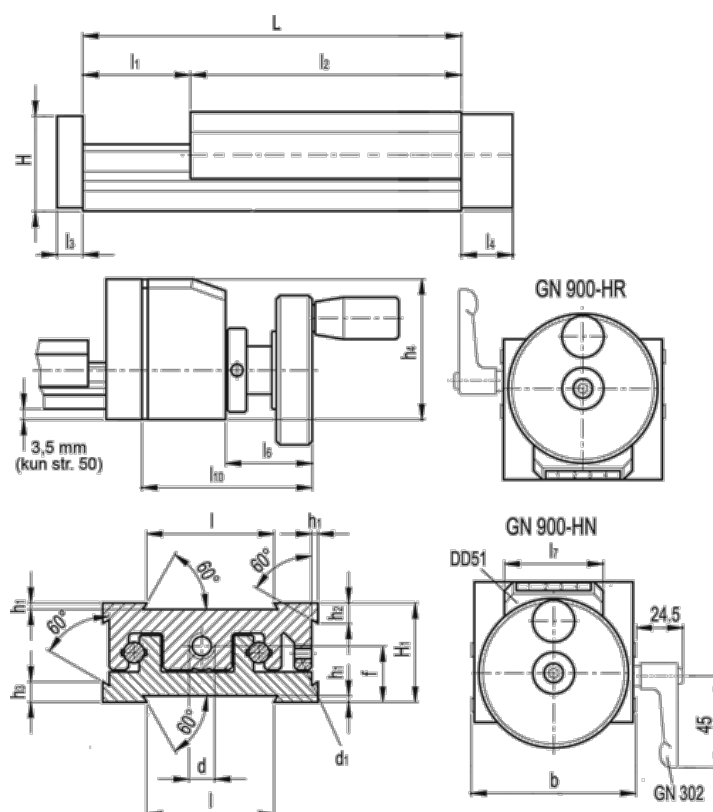

# Data Sheet

Article number: 20779032

Description: Adjustable slide unit  
GN 900-120-235-75-HN-2

## Measures

b = 120	h3 = 13.8	l7 = 33
d = M10x1	h4 = 57	l10 = 75
d1 = M5	l = 80	
f = 26.3	L - l1 = 235-75	
H = 45.0	l2 = 160	
h1 = 2.0	l3 = 10	
H1 = 46	l4 = 18	
h2 = 13.8	l6 = 40	